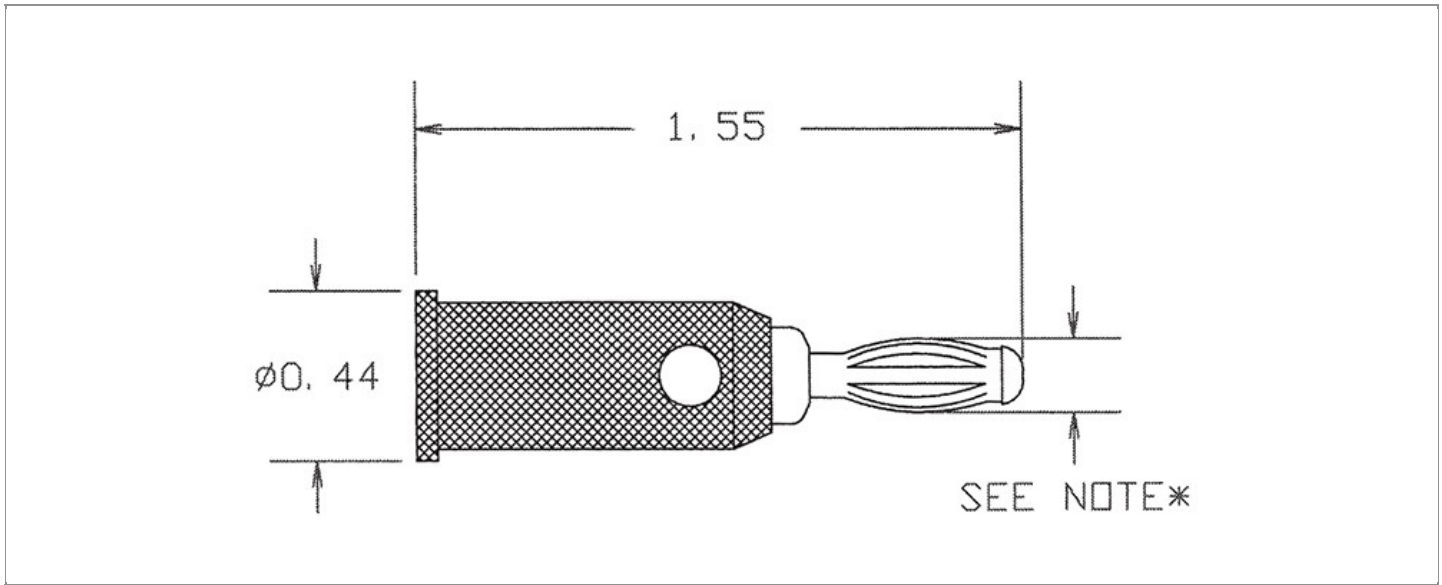

DRAWING NUMBER:	25-2023-1-XXXX
PRODUCT GROUP:	BANANA PLUGS, JACKS AND PHONE TIPS
SUB-GROUP:	INSULATED BANANA PLUGS
DESCRIPTION:	INSULATED STANDARD BANANA PLUG TO MINIATURE BANANA JACK ADAPTER

ACCEPTS PIN / PLUG / JACK SIZE	OVERALL LENGTH	CABLE / WIRE SIZE
STANDARD BANANA JACK/MINIATURE BANANA PLUG	1.550"	N/A

PART NO. STRUCTURE:

25-2023	-	1	-	XX	XX
PART SERIES		DIMENSION		FINISH	INSULATION COLOR

MATERIAL OPTIONS:

25-2023-1-XXXX

COMPONENT	MATERIAL	MATERIAL AND SPECIFICATION
BODY	BRASS	BRASS PER ASTM B16, ALLOY C36000, 1/2 HARD
SPRING (CAGE)	BERYLLIUM COPPER	BERYLLIUM COPPER PER ASTM B194, ALLOY C17200
INSULATION*	ABS	ABS PER ASTM D4673
TERMINAL	N/A	N/A
SET SCREW	N/A	N/A
STUD	N/A	N/A
JACK SPRING	N/A	N/A